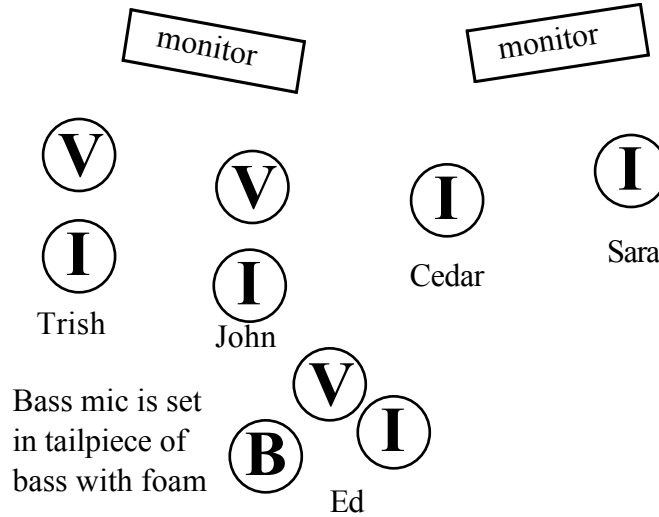

Quickstep Band Sound Specs

# Audience

Quickstep  
John Kirk & Trish Miller  
PO Box 363  
Greenfield Center, NY 12833  
518.581.0255  
quickstep@johnandtrish.com  
www.johnandtrish.com

I  
floor mic for dancing -  
1st set - Trish solo  
2nd set - John & Trish duet  
@12' of stage right space

**Sara Milonovich:**  
Fiddle  
Vocals  
AKG 535 if possible

Mics are set slightly stage left of center and grouped fairly close together.  
Monitors are mixed equally with a little of everyone - possibly a little tweak during sound check.  
Lighting - General wash of light - if possible a special on the dance area which could be turned up or down